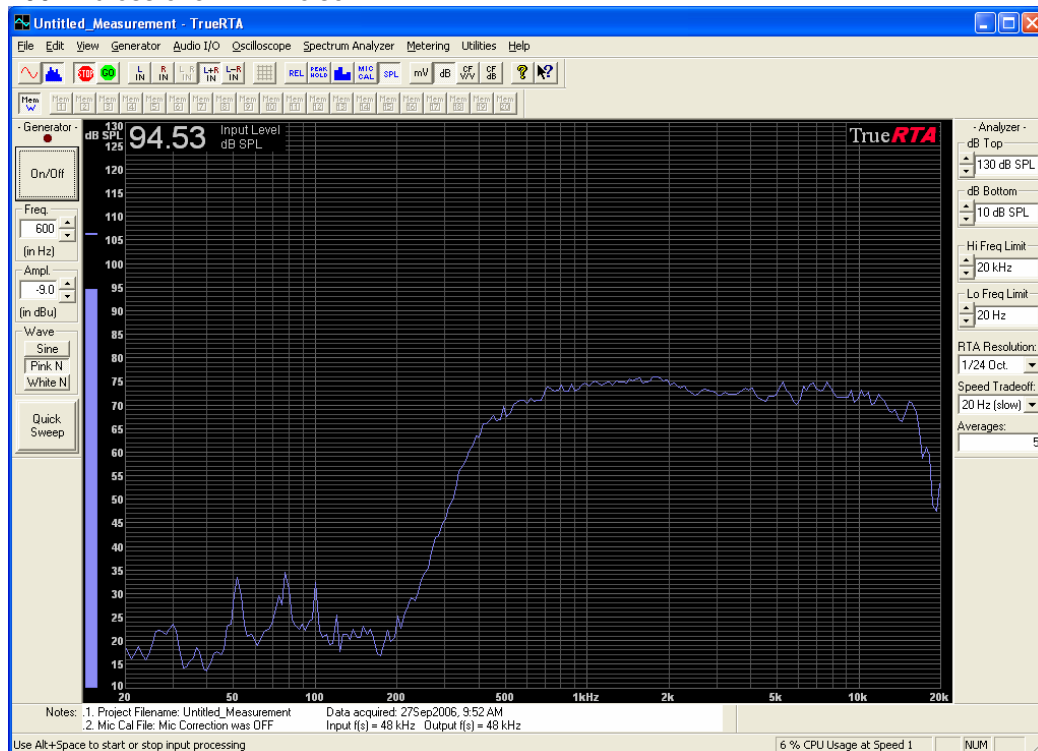

www.azurahorn.com

JBL 2420 Driver on AH-340 horn

200Hz cross over Pink noise

350Hz cross over – pink noise