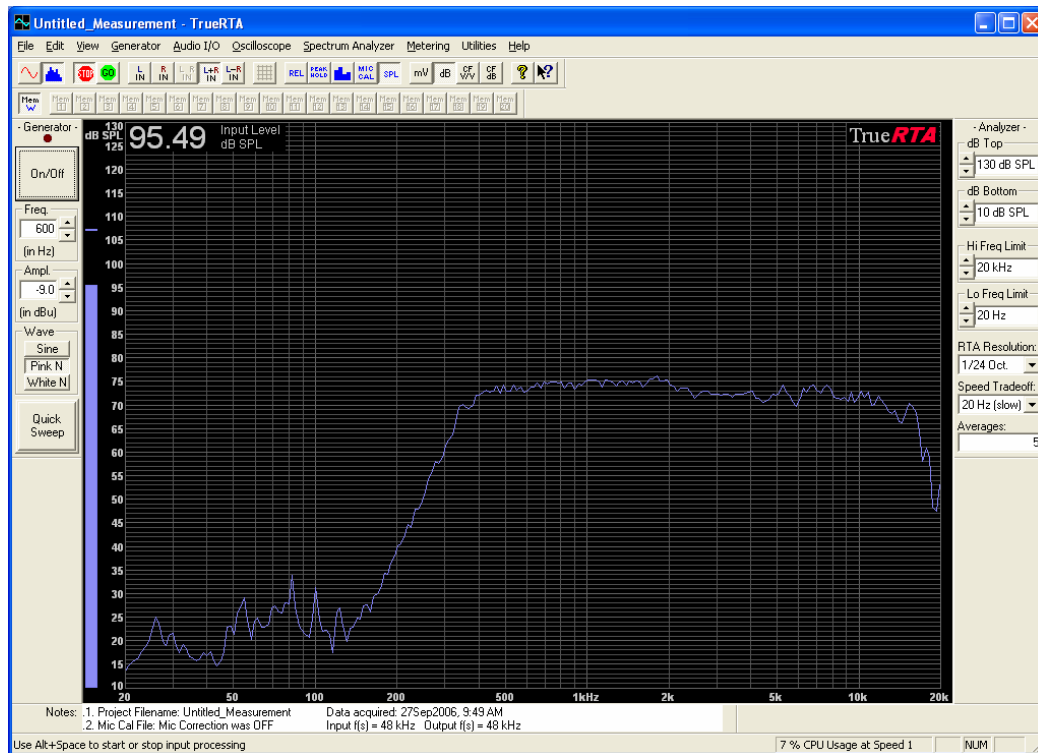

www.azurahorn.com

JBL 2420 Driver on AH-340 horn

200Hz cross over Pink noise

350Hz cross over – pink noise