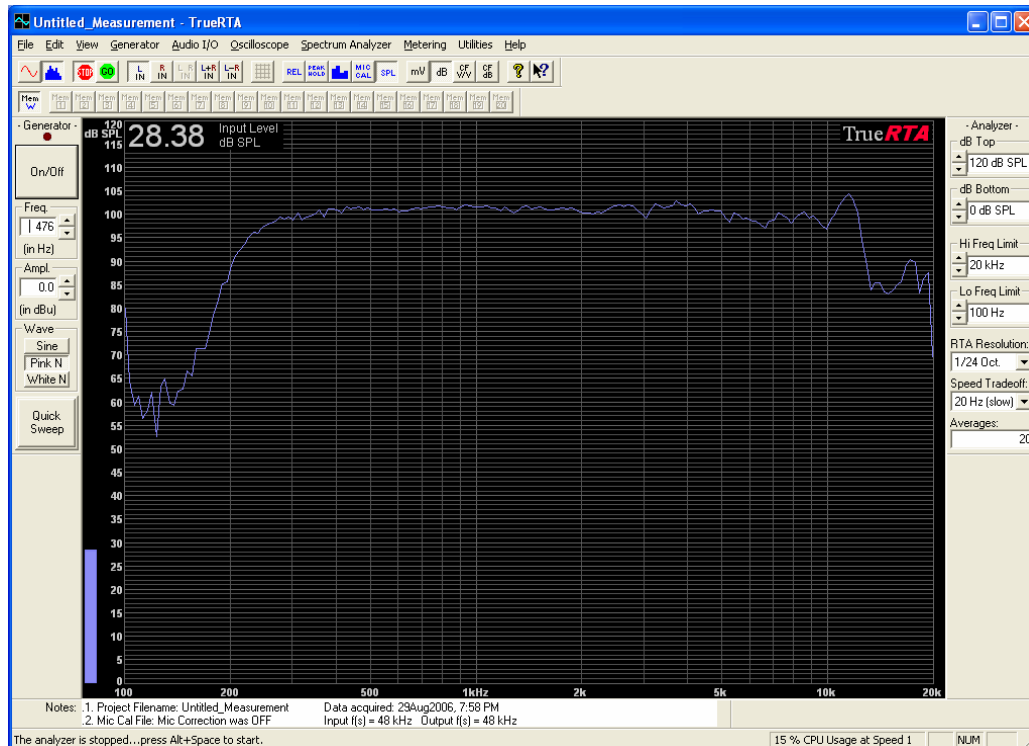

www.azurahorn.com

Yamaha 6681B Driver on AH-204 horn

200Hz HP , sweep, mic at horn mouth

200Hz HP , sweep, mic at horn mouth – 6dB HP from 3K5