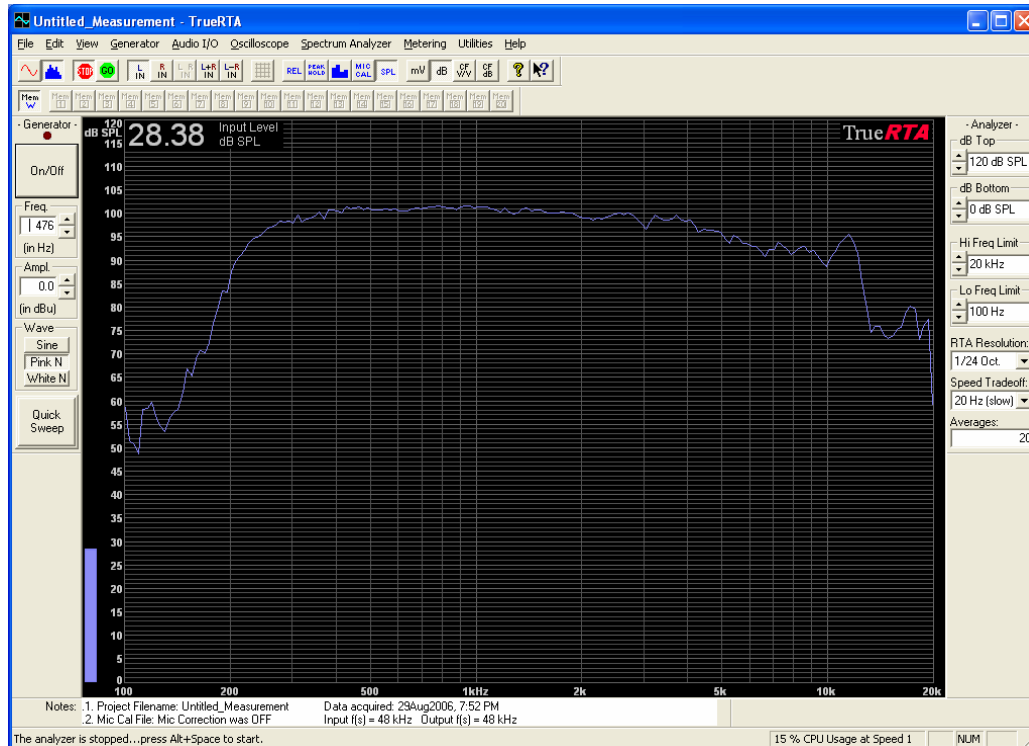

www.azurahorn.com

Yamaha 6681B Driver on AH-204 horn

200Hz HP , sweep, mic at horn mouth

200Hz HP , sweep, mic at horn mouth – 6dB HP from 3K5