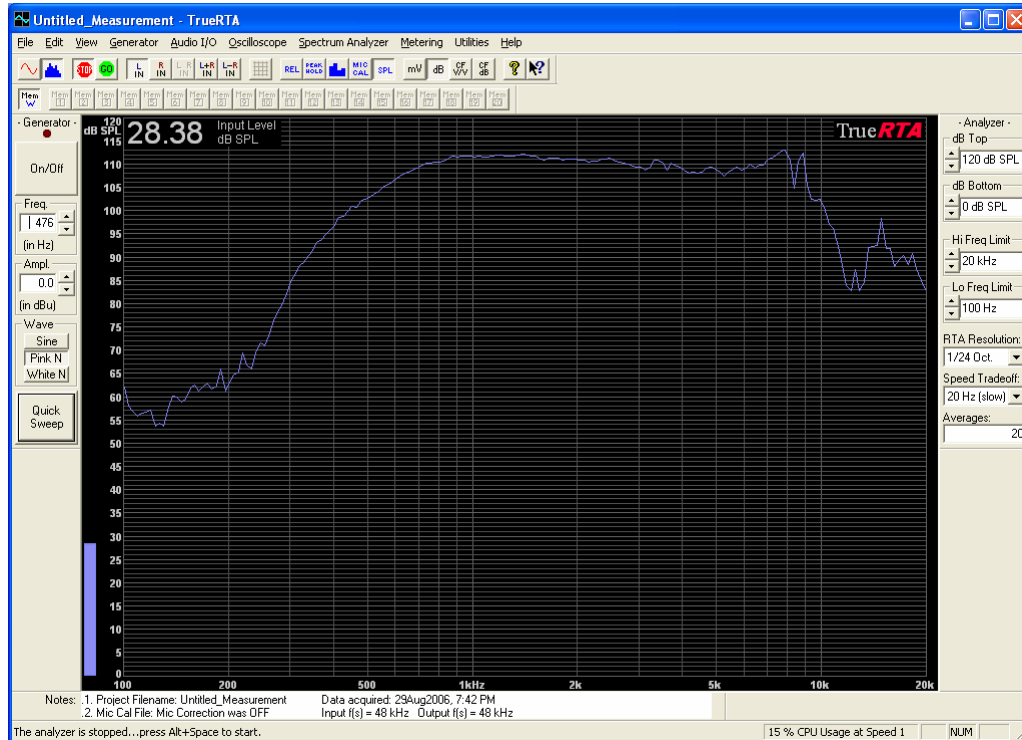

www.azurahorn.com

Rank Driver on AH-340 horn

800Hz HP – sweep, mic at horn mouth

Rank on 340 horn – 400Hz HP – sweep, mic at horn mouth