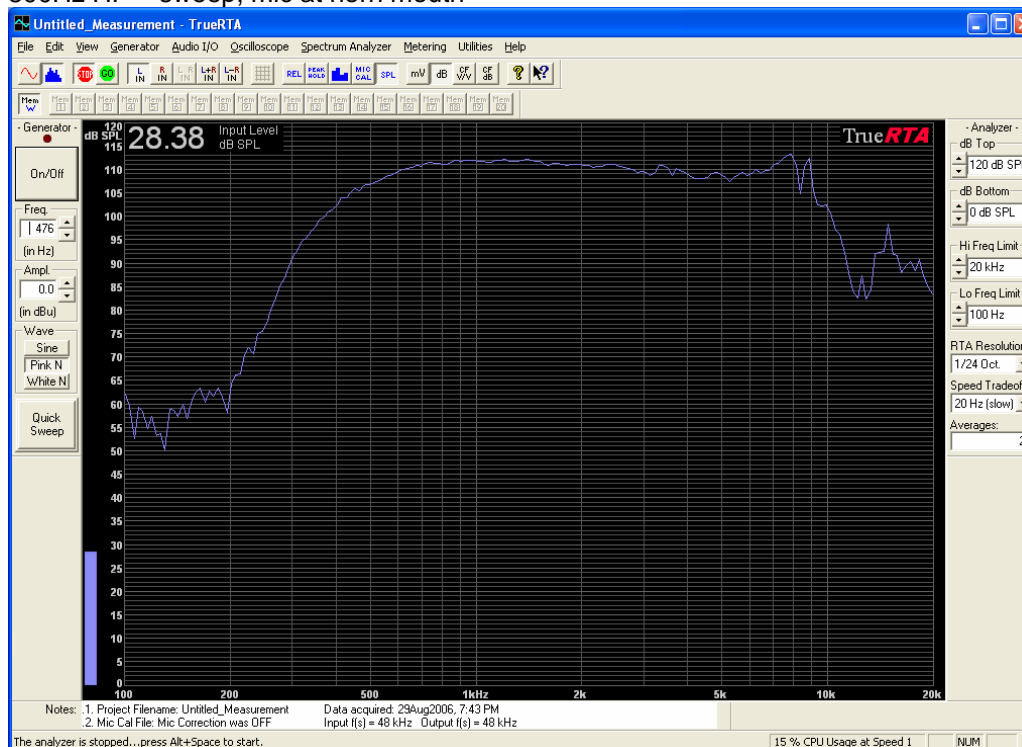

www.azurahorn.com

Rank Driver on AH-340 horn

800Hz HP – sweep, mic at horn mouth

Rank on 340 horn – 400Hz HP – sweep, mic at horn mouth